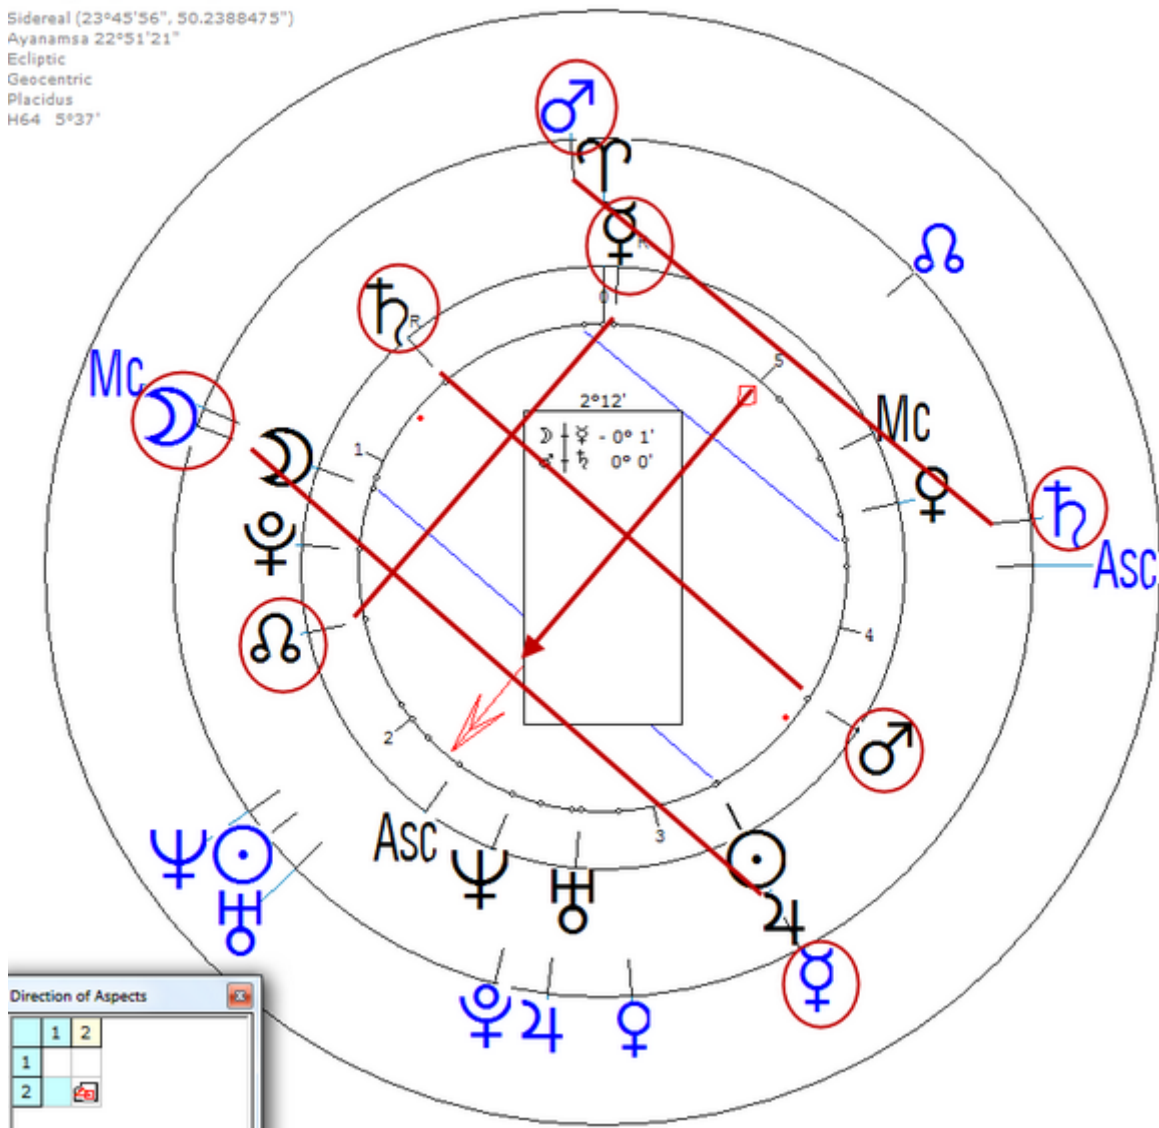

Crosby, Dennis

13 July 1934 at 06:12 (= 06:12 AM)Los Angeles, California, 34n03, 118w15

American actor.

<https://www.astro.com/astro-databank/Crosby,_Dennis>

Death by Suicide 4 May 1991 in Novato (Gunshot to head, age 56)

Progressed Lunar Return (Harmonic 64)

Lunar $\sigma/\tau = \text{Lunar } \mathcal{D}/\mathcal{F} = \mathcal{F}_n / \mathcal{R}_n = \sigma_n / \tau_n$

Denis Crosby
13 July 1934 Fri 6:12 (GMT-8) 34n03 118w15
Los Angeles, California, USA
Sidereal (23°45'56", 50.2388475")
Ayanamsa 22°51'21"
Ecliptic
Geocentric
Placidus
H64 5°37'